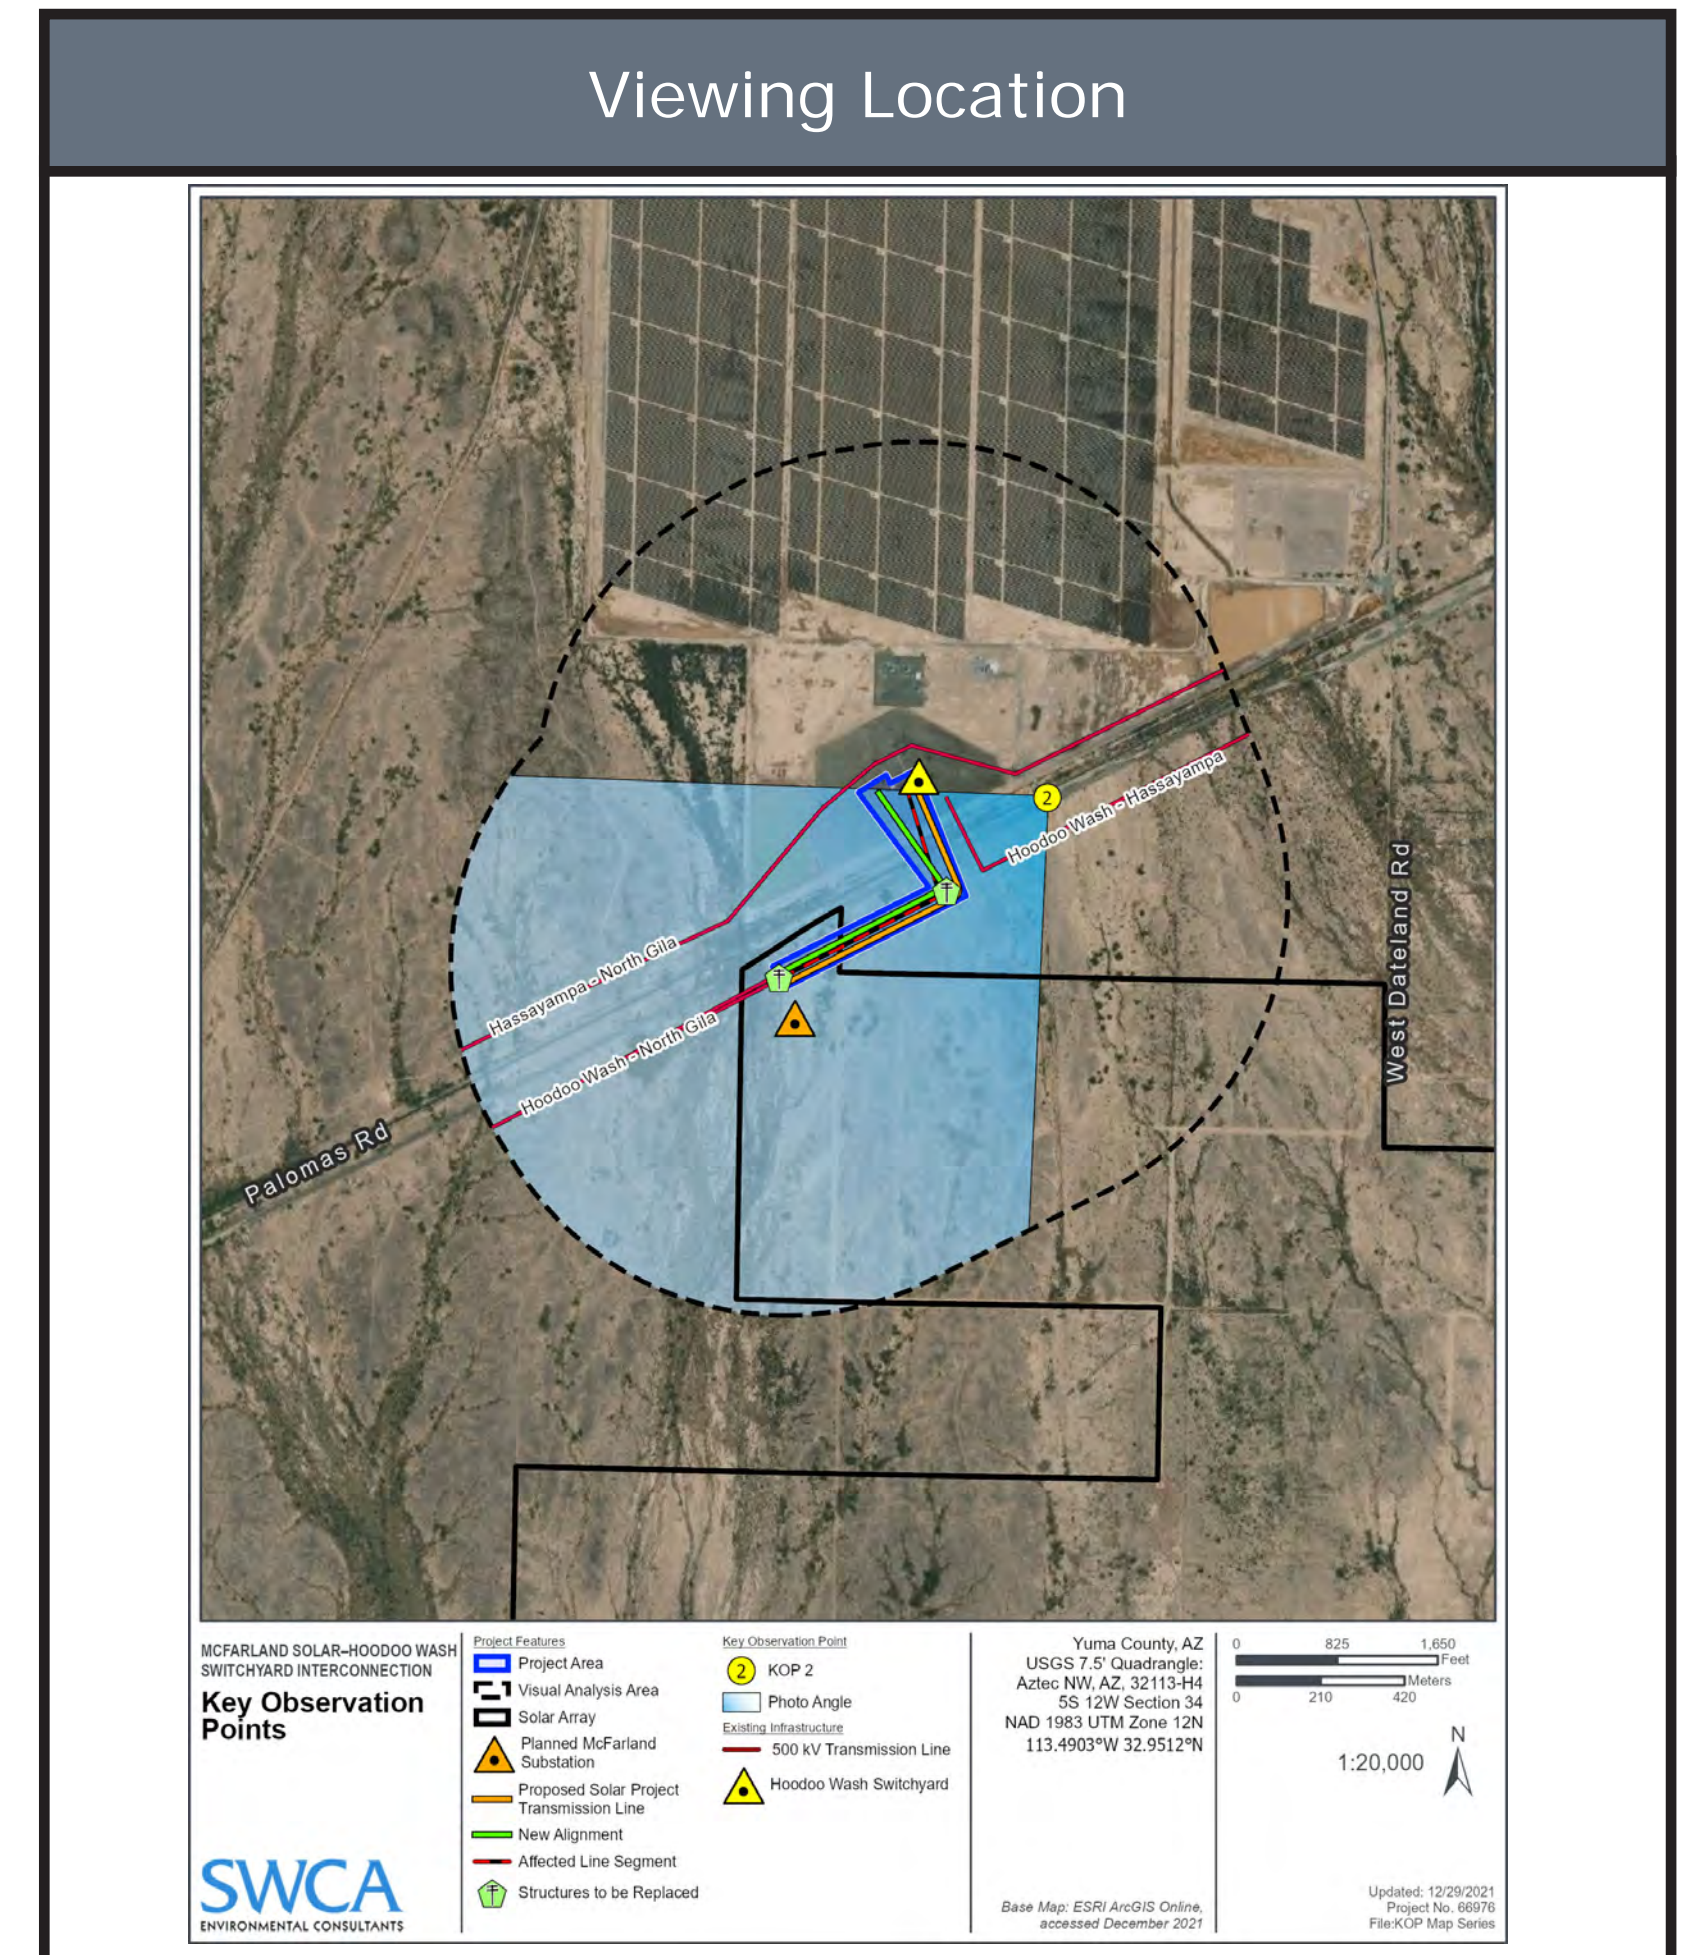

Existing Condition

KOP 2: View from Palomas Road looking southwest

Simulated Condition

KOP 2: View from Palomas Road looking southwest

Photo Date and Time: August 31, 2021, 9:15 am

View Location: Approximate distance to nearest new structure from photo location is 0.32 miles.

Simulations were prepared using information provided by APS. Structure locations, colors, and heights may be different based on final engineering and design.