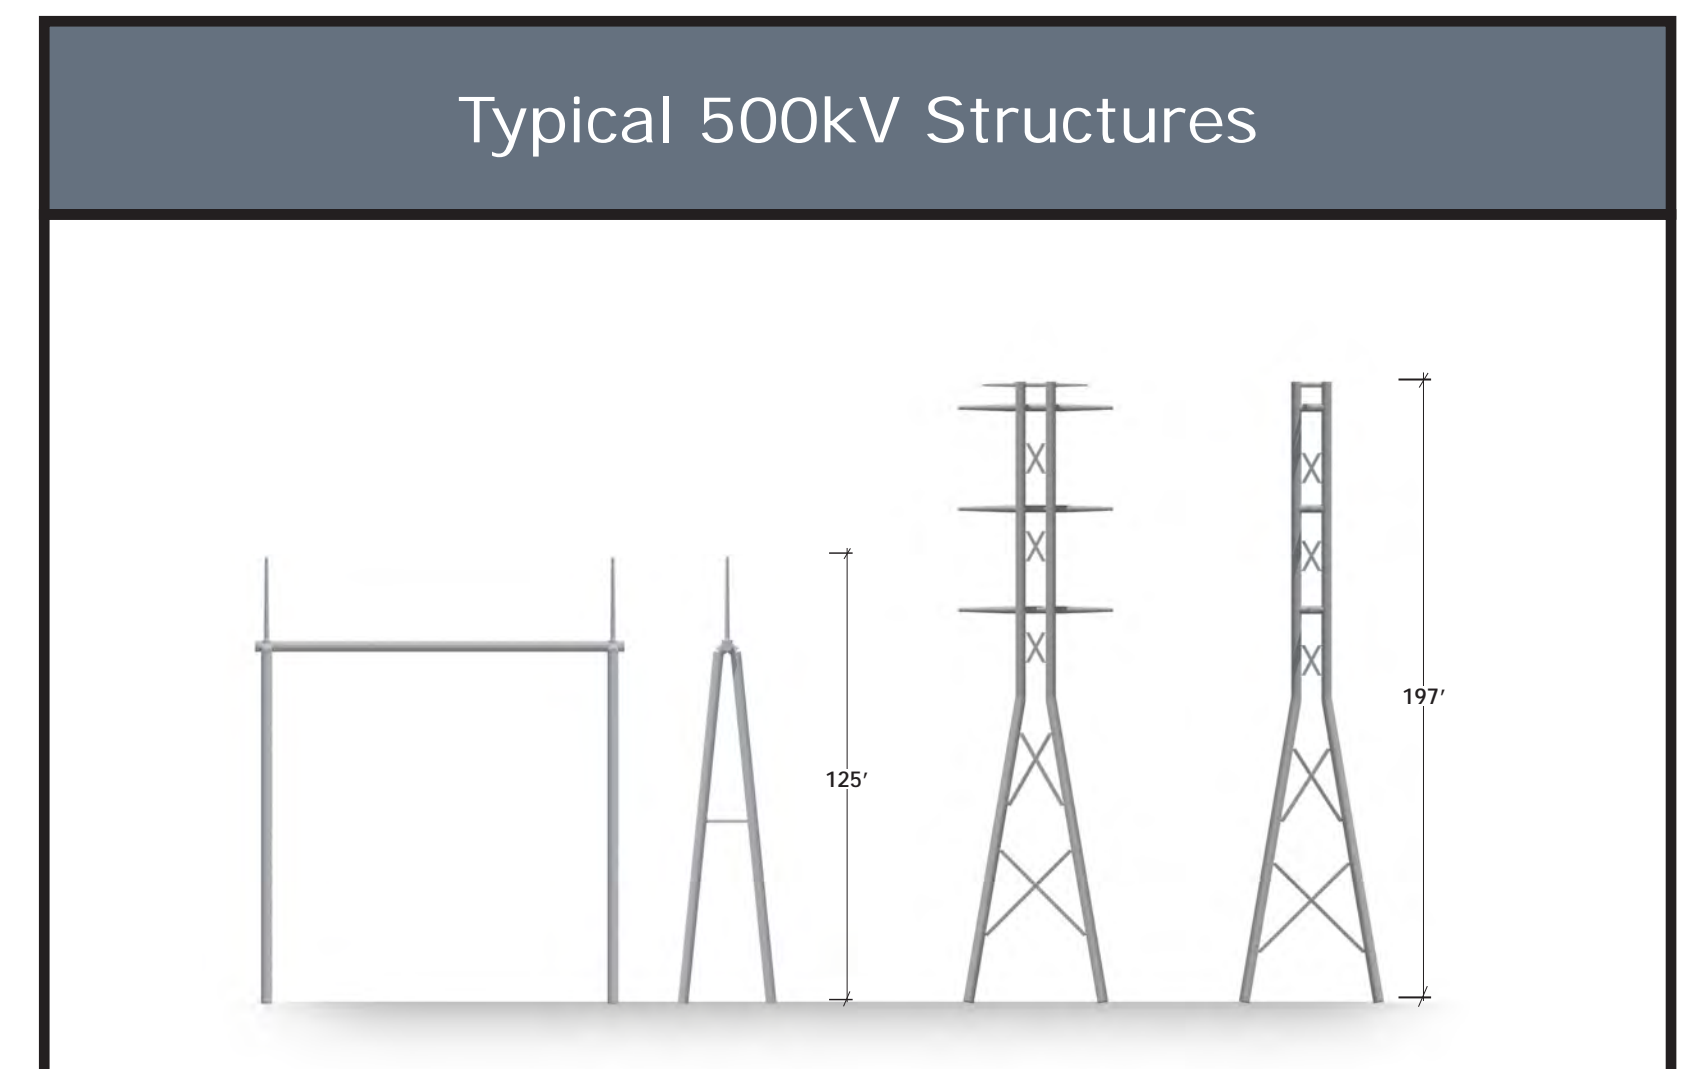

Existing Condition

KOP 2: View from Palomas Road looking southwest

Simulated Condition

KOP 2: View from Palomas Road looking southwest

Photo Date and Time: August 31, 2021, 9:15 am

View Location: Approximate distance to nearest new structure from photo location is 0.32 miles.

Simulations were prepared using information provided by APS. Structure locations, colors, and heights may be different based on final engineering and design.