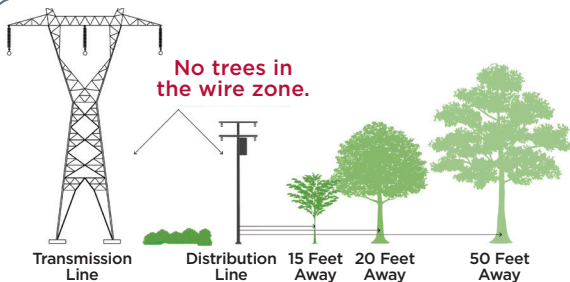

## RIGHT TREE, RIGHT PLACE

Plant the right tree in the right place. Shrubs and trees planted near overhead lines should not grow taller than 15 feet. Learn how we manage vegetation in your neighborhood at [aps.com/trees](https://aps.com/trees).