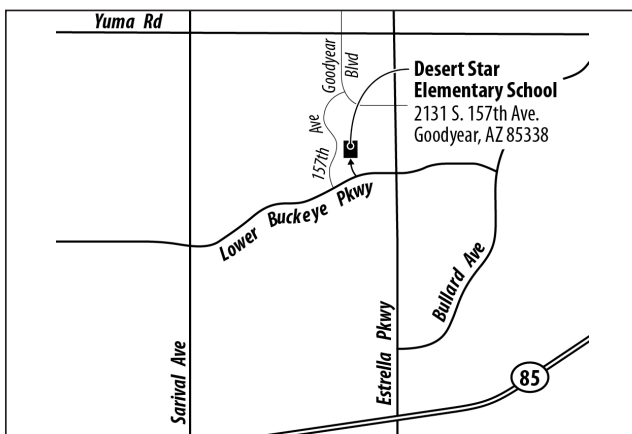

APS 230-kV Power Line Projects Public Information Open House

June 19, 2019, 5-7 p.m.
Desert Star Elementary School
2131 S. 157th Avenue, Goodyear, AZ 85338

We are in the early stages of a public process to determine routes for new 230-kilovolt (kV) power lines in south Goodyear. The additional lines are needed to support electrical service reliability for two new customer-driven projects located northwest of the intersection of W. Broadway Road and S. Litchfield Road. APS is working to identify locations that are acceptable to the public, regulatory agencies, and these new customers.