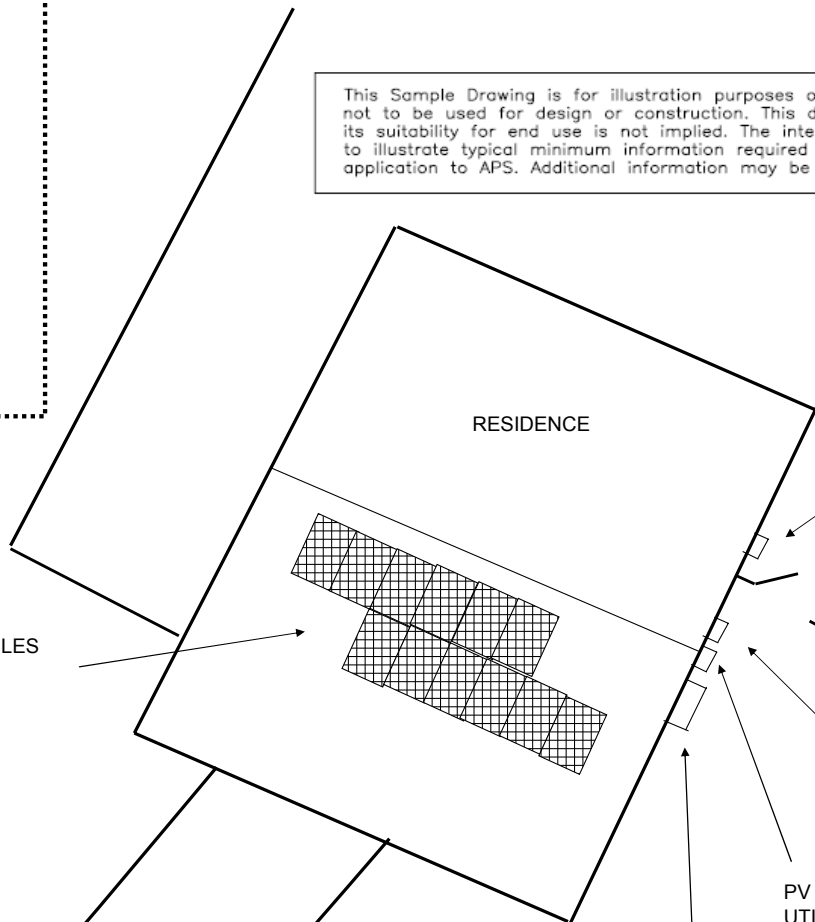

This Sample Drawing is for illustration purposes only and is not to be used for design or construction. This drawing and its suitability for end use is not implied. The intent is only to illustrate typical minimum information required at time of application to APS. Additional information may be required.

EQUIPMENT LAYOUT

N. CACTUS BIRD RD.

NOTE: UTILITY HAS 24-HR UNRESTRICTED ACCESS TO UTILITY DISCONNECT SWITCH AND kWh METER(S)

**RESIDENTIAL SOLAR
SAMPLE ONLY**

COMPANY NAME				
COMPANY ADDRESS Phone #		SITE PLAN 3.6 kW PV SYSTEM 999 N. CACTUS BIRD RD. ANY CITY, AZ 85123		
Drawn:				
Checked:				
Scale	Drawing No.	Sheet	Rev	Date
NONE	0000-0000	5 of 5	A	4-28-2008