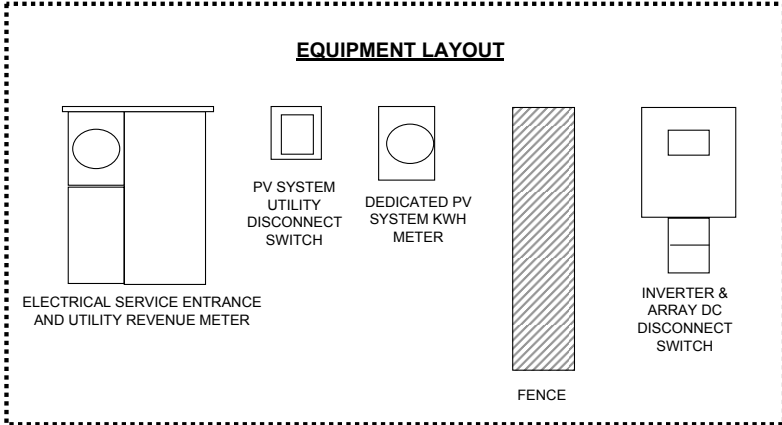

EQUIPMENT LAYOUT

N. CACTUS BIRD RD.

NOTE: UTILITY HAS 24-HR UNRESTRICTED ACCESS TO UTILITY DISCONNECT SWITCH AND kWh METER(S)

**RESIDENTIAL SOLAR
SAMPLE ONLY**

COMPANY NAME				
COMPANY ADDRESS Phone #		SITE PLAN 3.6 kW PV SYSTEM 999 N. CACTUS BIRD RD. ANY CITY, AZ 85123		
Drawn:				
Checked:				
Scale	Drawing No.	Sheet	Rev	Date
NONE	0000-0000	5 of 5	A	4-28-2008