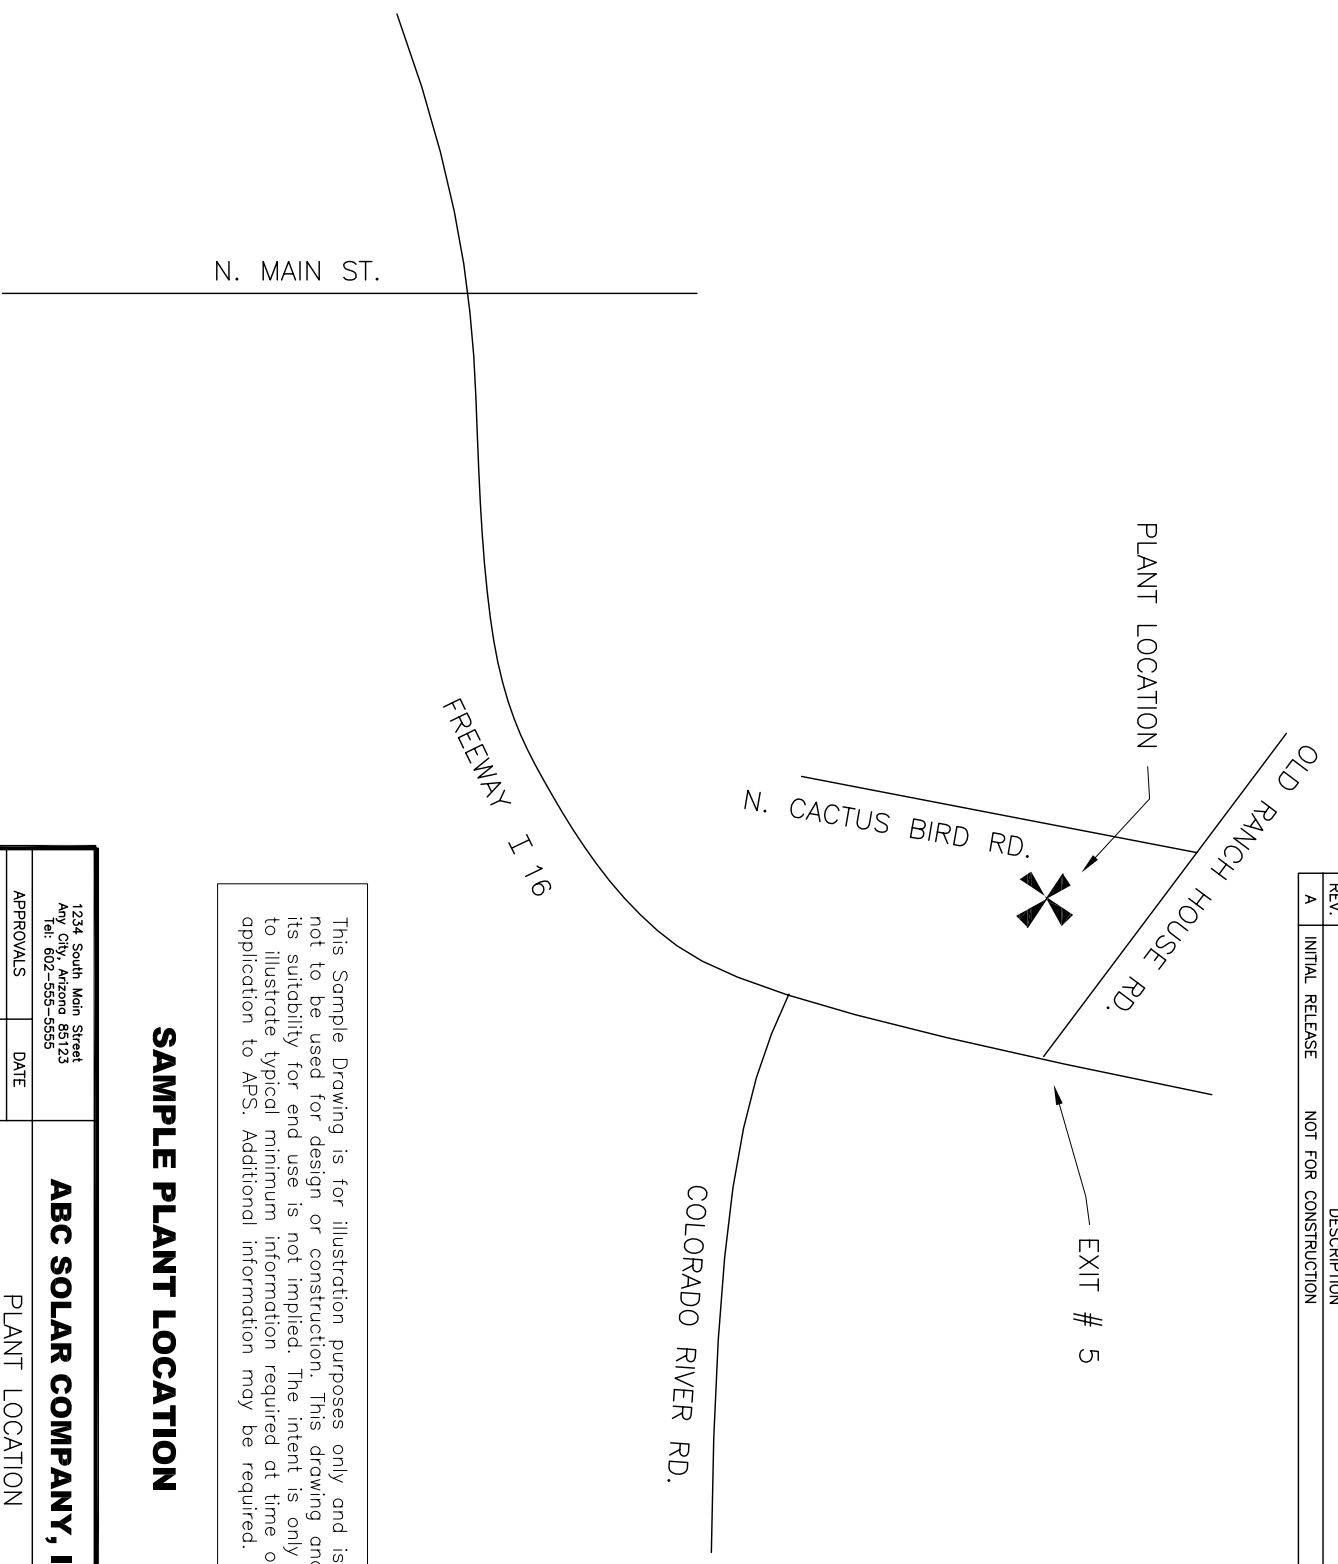

REV.	DESCRIPTION	DATE
A	INITIAL RELEASE NOT FOR CONSTRUCTION	04-20-04

This Sample Drawing is for illustration purposes only and is not to be used for design or construction. This drawing and its suitability for end use is not implied. The intent is only to illustrate typical minimum information required at time of application to APS. Additional information may be required.

SAMPLE PLANT LOCATION

1234 South Main Street Any City, Arizona 85123 Tel: 602-555-5555		ABC SOLAR COMPANY, INC.	
APPROVALS	DATE	PLANT LOCATION	
DRAWN	ABC	4.8 KW PHOTOVOLTAIC SYSTEM	
CHECKED		999 N. CACTUS BIRD RD.	
ENGINEER		ANY CITY, AZ 85123	
M.G.R.		SIZE	DRAWING NO.
REV.		A	0000-0005
ABC PROJECT #1111-9999		SCALE	NA
DO NOT SCALE DRAWINGS		REV.	A
		SHEET	1 OF 1